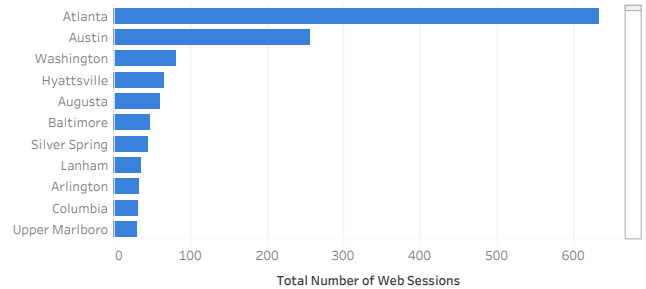

November 2020

Information sourced from Steppingblocks | steppingblocks.com

New User Stats

November 2020

1,691 Total Number of Active Users

3,911 Total Number of Web Sessions

1,614 Total Number of New Accounts

2,678 Total Number of New Web sessions

YTD User Stats

14,035 Total Number of Active Users

26,056 Total Number of Web Sessions

41.4% Student Platform Re-Engagement Rate

12 Avg. Number of Days to Return

Student Sessions by Location and City

When are Students Most Active?

What Day?

When do they Sign Up?

Sample University

U.S. Air Force

Senior Analyst

Social Media

DevOps Engineer