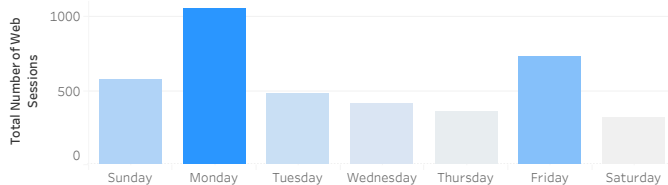

November 2020

Information sourced from Steppingblocks | steppingblocks.com

New User Stats

November 2020

1,691 Total Number of Active Users

3,911 Total Number of Web Sessions

1,614 Total Number of New Accounts

2,678 Total Number of New Web sessions

YTD User Stats

14,035 Total Number of Active Users

26,056 Total Number of Web Sessions

41.4% Student Platform Re-Engagement Rate

12 Avg. Number of Days to Return

Student Sessions by Location and City

When are Students Most Active?

What Day?

When do they Sign Up?

Sample University

U.S. Air Force

Senior Analyst

Social Media

DevOps Engineer