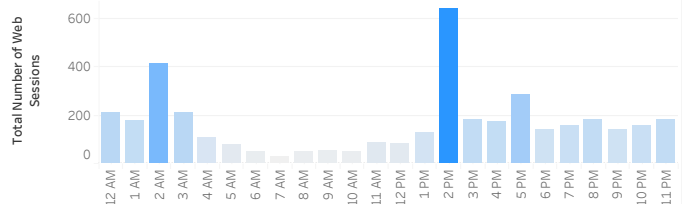

November 2020

Information sourced from Steppingblocks | steppingblocks.com

New User Stats

November 2020

1,691 Total Number of Active Users

3,911 Total Number of Web Sessions

1,614 Total Number of New Accounts

2,678 Total Number of New Web sessions

YTD User Stats

14,035 Total Number of Active Users

26,056 Total Number of Web Sessions

41.4% Student Platform Re-Engagement Rate

12 Avg. Number of Days to Return

Student Sessions by Location and City

When are Students Most Active?

What Day?

When do they Sign Up?

Sample University

U.S. Air Force

Senior Analyst

Social Media

DevOps Engineer