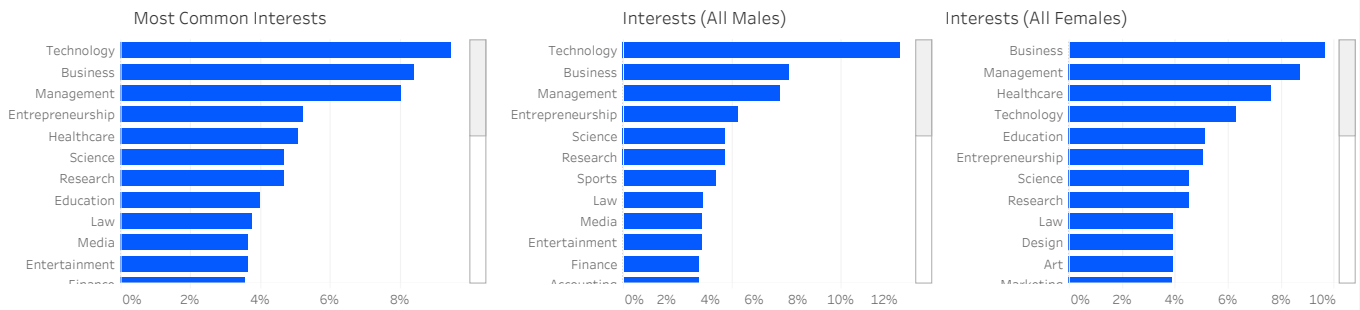

2,678 Total Number of New Web sessions

YTD User Stats

14,035 Total Number of Active Users

26,056 Total Number of Web Sessions

41.4% Student Platform Re-Engagement Rate

12 Avg. Number of Days to Return

Student Sessions by Location and City

When are Students Most Active?

What Day?

When do they Sign Up?

Sample University

U.S. Air Force

Senior Analyst

Social Media

DevOps Engineer

Data

STUDENT PLATFORM USERS AND ACTIVITY

November 2020

Information sourced from Steppingblocks | steppingblocks.com

Interests by Gender

Student Platform Activity

Modules

Majors Searched