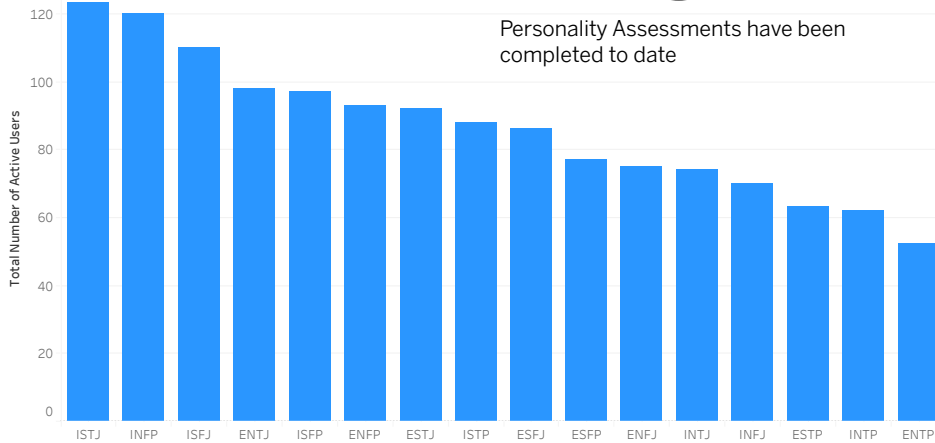

Data

STUDENT PLATFORM USERS AND ACTIVITY

November 2020

Information sourced from Steppingblocks | steppingblocks.com

Interests by Gender

Student Platform Activity

Modules

Majors Searched

Career Searches

Sample University

U.S. Air Force

Senior Analyst

Social Media

DevOps Engineer

Data

STUDENT PLATFORM USERS AND ACTIVITY

November 2020

Information sourced from Steppingblocks | steppingblocks.com

Top Personality Types

INFP, ISFJ, ISTJ are the top results for personality assessments taken by All students

1,380

Personality Assessments have been completed to date

Student Platform Activity

Career Searches by Top Personalities

Personality
■ INFP
■ ISFJ
■ ISTJ

Top 360 Searches

Systems Analyst	4.90%
Cybersecurity	4.82%
Computer Science	4.10%
Technical Specialist	3.38%
Computer Information System..	3.30%
Business Administration	2.47%
Psychology	2.28%
Clinical Psychology	1.33%
Finance	1.10%
Accounting	1.06%
Social Work	0.95%
Money Management	0.95%
Human Resources	0.95%
Computer Networks And Cybersecurity	0.91%
Financial Planning	0.87%
Biotechnology	0.83%
Teacher	