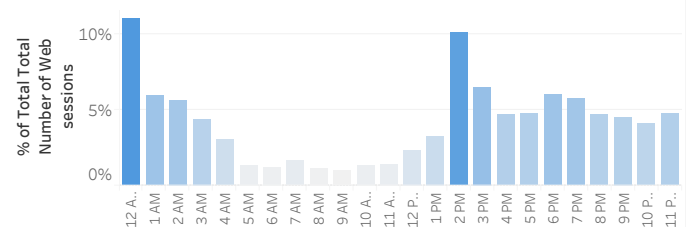

5,314 Total Number of Web sessions

2,268 Total Number of New Accounts

4,266 Total Number of New Web sessions

All User Stats at A Glance

6,797 Total Number of Active Student Users

14,069 Total Number of Web sessions

42.2% Student Platform Re-Engagement Rate

12.5 Avg. Number of Days to Return

Student Sessions by Location and City

When are Students Most Active?

What Day?

When do they Sign Up?

SAMPLE UNIVERSITY

STUDENT PLATFORM USERS AND ACTIVITY

January February March

Information sourced from Steppingblocks | steppingblocks.com

Interests by Gender

Most Common Interests

Interests (Males)

Interests (Females)

Student Platform Activity

Majors Searched