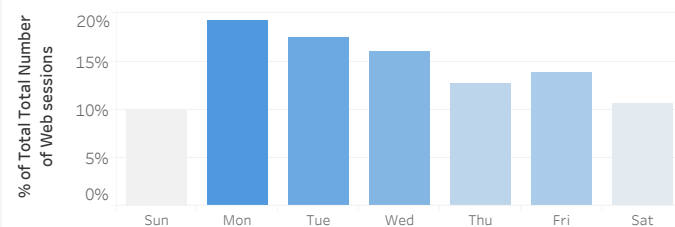

5,314 Total Number of Web sessions

2,268 Total Number of New Accounts

4,266 Total Number of New Web sessions

All User Stats at A Glance

6,797 Total Number of Active Student Users

14,069 Total Number of Web sessions

42.2% Student Platform Re-Engagement Rate

12.5 Avg. Number of Days to Return

Student Sessions by Location and City

When are Students Most Active?

What Day?

When do they Sign Up?

SAMPLE UNIVERSITY

STUDENT PLATFORM USERS AND ACTIVITY

January February March

Information sourced from Steppingblocks | steppingblocks.com

Interests by Gender

Most Common Interests

Interests (Males)

Interests (Females)

Student Platform Activity

Majors Searched