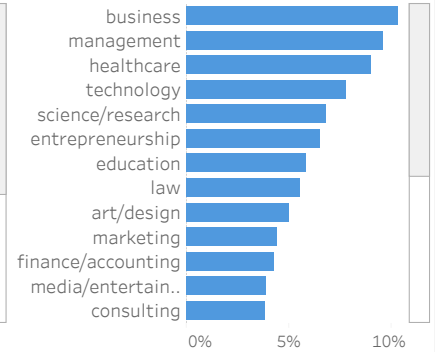

January February March

Information sourced from Steppingblocks | steppingblocks.com

Interests by Gender

Most Common Interests

Interests (Males)

Interests (Females)

Student Platform Activity

Majors Searched

Careers Searched

SAMPLE UNIVERSITY

STUDENT PLATFORM USERS AND ACTIVITY

All Periods All Periods All Periods

Information sourced from Steppingblocks | steppingblocks.com

Top Personality Types

ISTJ, ISFJ, ESTJ are the top results for personality assessments taken by All students