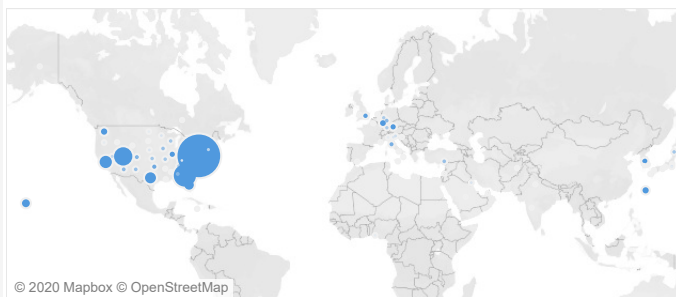

Student Sessions by Location and City