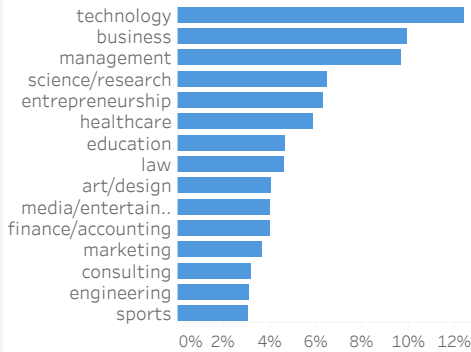

42.2% Student Platform Re-Engagement Rate

12.5 Avg. Number of Days to Return

Student Sessions by Location and City

When are Students Most Active?

What Day?

When do they Sign Up?

SAMPLE UNIVERSITY

STUDENT PLATFORM USERS AND ACTIVITY

January February March

Information sourced from Steppingblocks | steppingblocks.com

Interests by Gender

Most Common Interests

Interests (Males)

Interests (Females)

Student Platform Activity

Majors Searched