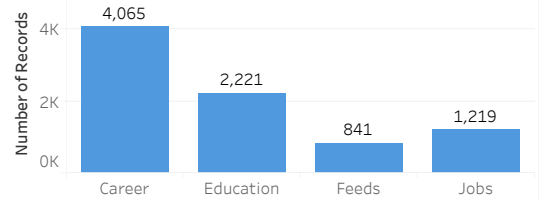

42.2% Student Platform Re-Engagement Rate

12.5 Avg. Number of Days to Return

Student Sessions by Location and City

When are Students Most Active?

What Day?

When do they Sign Up?

SAMPLE UNIVERSITY

STUDENT PLATFORM USERS AND ACTIVITY

January February March

Information sourced from Steppingblocks | steppingblocks.com

Interests by Gender

Most Common Interests

Interests (Males)

Interests (Females)

Student Platform Activity

Majors Searched

Careers Searched

SAMPLE UNIVERSITY

STUDENT PLATFORM USERS AND ACTIVITY

All Periods All Periods All Periods

Information sourced from Steppingblocks | steppingblocks.com

Top Personality Types

ISTJ, ISFJ, ESTJ are the top results for personality assessments taken by All students