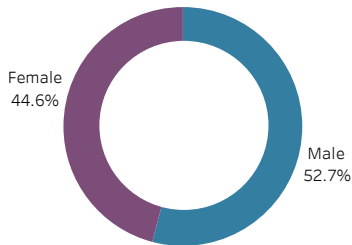

SAMPLE UNIVERSITY

STUDENT PLATFORM USERS AND ACTIVITY

January February March

Information sourced from Steppingblocks | steppingblocks.com

All User Stats

January 2020, February 2020, March 2020

2,327 Total Number of Active Student Users

5,314 Total Number of Web sessions

2,268 Total Number of New Accounts

4,266 Total Number of New Web sessions

All User Stats at A Glance

6,797 Total Number of Active Student Users

14,069 Total Number of Web sessions