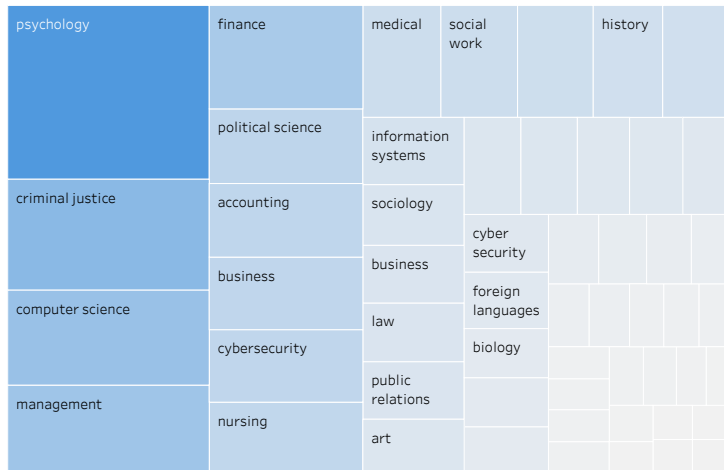

January February March

Information sourced from Steppingblocks | steppingblocks.com

Interests by Gender

Most Common Interests

Interests (Males)

Interests (Females)

Student Platform Activity

Majors Searched

Careers Searched

SAMPLE UNIVERSITY

STUDENT PLATFORM USERS AND ACTIVITY

All Periods All Periods All Periods

Information sourced from Steppingblocks | steppingblocks.com

Top Personality Types

ISTJ, ISFJ, ESTJ are the top results for personality assessments taken by All students

5,003

Personality Assessments have been completed to date

Student Platform Activity

Career searches made by ESTJ, ISFJ, ISTJ personality types.

business computer science psychology finance
systems analyst data scientist analyst web developer
graphic designer nursing criminal justice cybersecurity
software engineer technical specialist human resources manager
management accounting human resources business analyst
marketing project manager engineer law accountant
consultant business management cyber security
information security analyst real estate software developer -