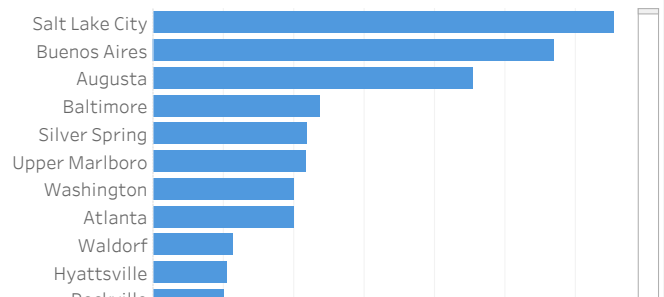

SAMPLE UNIVERSITY

STUDENT PLATFORM USERS AND ACTIVITY

January February March

Information sourced from Steppingblocks | steppingblocks.com

All User Stats

January 2020, February 2020, March 2020

2,327 Total Number of Active Student Users

5,314 Total Number of Web sessions

2,268 Total Number of New Accounts

4,266 Total Number of New Web sessions

All User Stats at A Glance

6,797 Total Number of Active Student Users

14,069 Total Number of Web sessions

42.2% Student Platform Re-Engagement Rate

12.5 Avg. Number of Days to Return

Student Sessions by Location and City

When are Students Most Active?

What Day?

When do they Sign Up?

SAMPLE UNIVERSITY

STUDENT PLATFORM USERS AND ACTIVITY