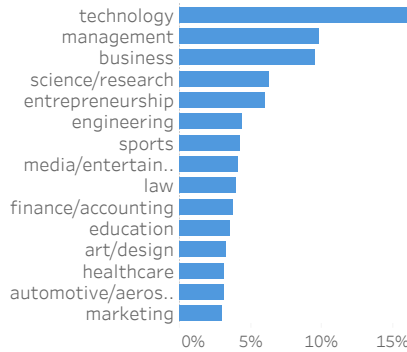

January February March

Information sourced from Steppingblocks | steppingblocks.com

Interests by Gender

Most Common Interests

Interests (Males)

Interests (Females)

Student Platform Activity

Majors Searched

Careers Searched

SAMPLE UNIVERSITY

STUDENT PLATFORM USERS AND ACTIVITY

All Periods All Periods All Periods

Information sourced from Steppingblocks | steppingblocks.com

Top Personality Types

ISTJ, ISFJ, ESTJ are the top results for personality assessments taken by All students