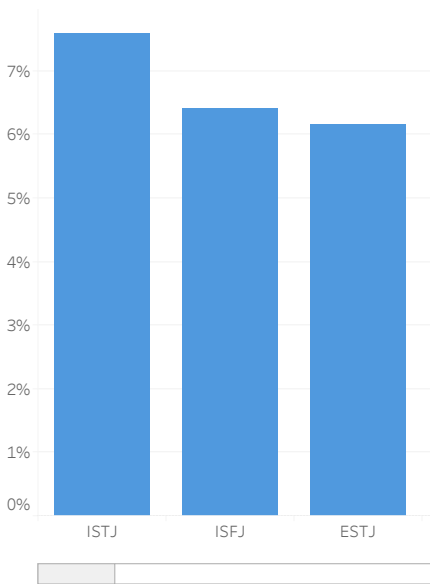

January February March

Information sourced from Steppingblocks | steppingblocks.com

Interests by Gender

Most Common Interests

Interests (Males)

Interests (Females)

Student Platform Activity

Majors Searched

Careers Searched

SAMPLE UNIVERSITY

STUDENT PLATFORM USERS AND ACTIVITY

All Periods All Periods All Periods

Information sourced from Steppingblocks | steppingblocks.com

Top Personality Types

ISTJ, ISFJ, ESTJ are the top results for personality assessments taken by All students

5,003

Personality Assessments have been completed to date

Student Platform Activity

Career searches made by ESTJ, ISFJ, ISTJ personality types.

business computer science psychology finance
systems analyst data scientist analyst web developer
graphic designer nursing criminal justice cybersecurity
software engineer technical specialist human resources manager
management accounting human resources business analyst
marketing project manager engineer law accountant
consultant business management cyber security
information security analyst real estate software developer -